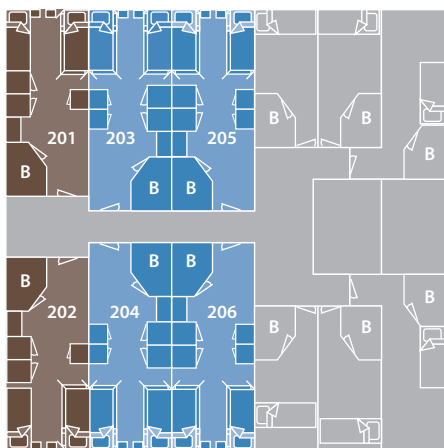

⇐ stern

E-deck 6

bow ⇨ F-deck 5

⇐ stern

bow ⇨ G-deck 4

⇐ stern

J-deck 2

bow ⇨ H-deck 3

m/v Plancius deckplan		
■ Superior	lower berth	T Toilet B Bathroom
■ Twin Deluxe	upper and lower berth	
■ Twin Window	double bed	
■ Twin Porthole		
■ Triple Porthole		
■ Quadruple Porthole		