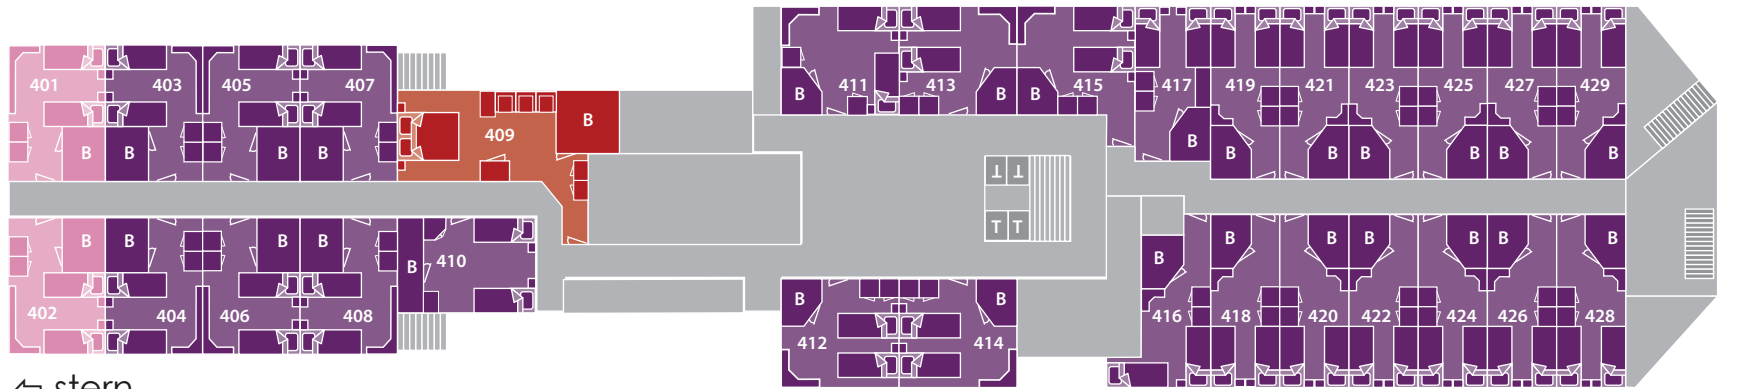

⇐ stern

E-deck 6

bow ⇨ F-deck 5

⇐ stern

bow ⇨ G-deck 4

⇐ stern

J-deck 2

bow ⇨ H-deck 3

m/v Plancius deckplan		
■ Superior	lower berth	T Toilet B Bathroom
■ Twin Deluxe	upper and lower berth	
■ Twin Window	double bed	
■ Twin Porthole		
■ Triple Porthole		
■ Quadruple Porthole		