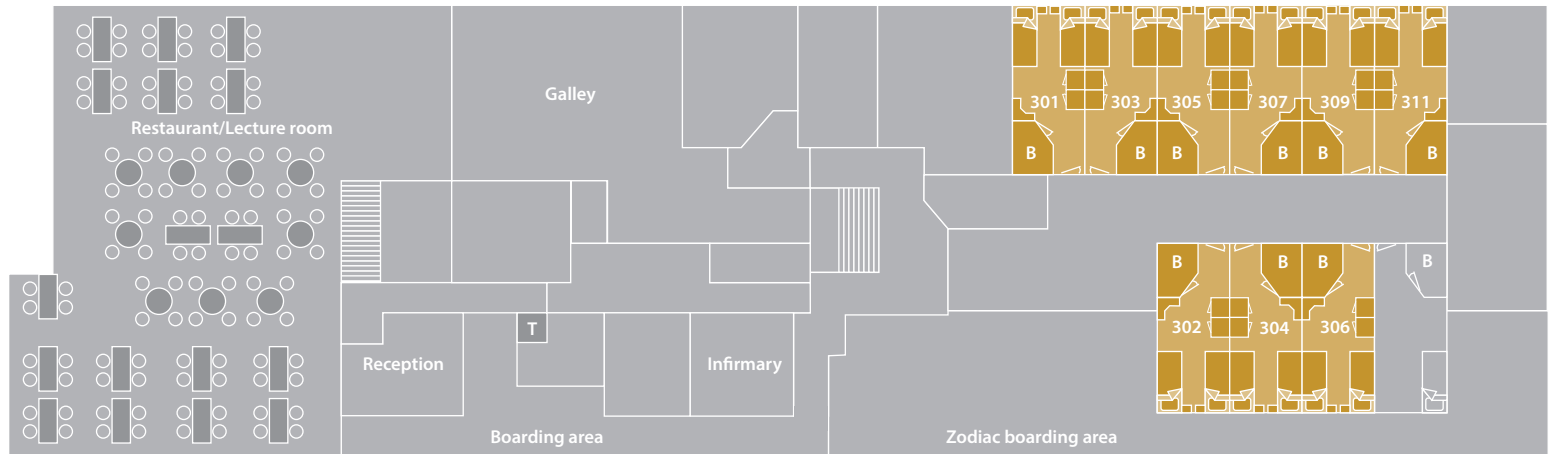

⇐ stern

E-deck 6

bow ⇨ F-deck 5

⇐ stern

bow ⇨ G-deck 4

⇐ stern

J-deck 2

bow ⇨ H-deck 3

m/v Plancius deckplan		
■ Superior	lower berth	T Toilet B Bathroom
■ Twin Deluxe	upper and lower berth	
■ Twin Window	double bed	
■ Twin Porthole		
■ Triple Porthole		
■ Quadruple Porthole		