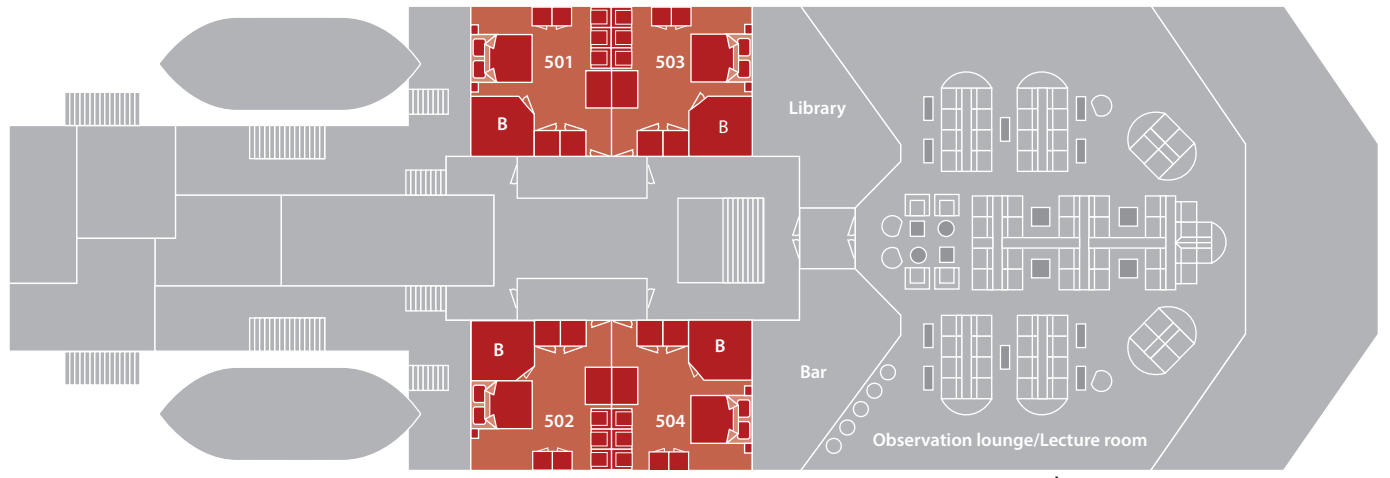

⇐ stern

E-deck 6

bow ⇨ F-deck 5

⇐ stern

bow ⇨ G-deck 4

⇐ stern

J-deck 2

bow ⇨ H-deck 3

m/v Plancius deckplan		
■ Superior	lower berth	T Toilet B Bathroom
■ Twin Deluxe	upper and lower berth	
■ Twin Window	double bed	
■ Twin Porthole		
■ Triple Porthole		
■ Quadruple Porthole		